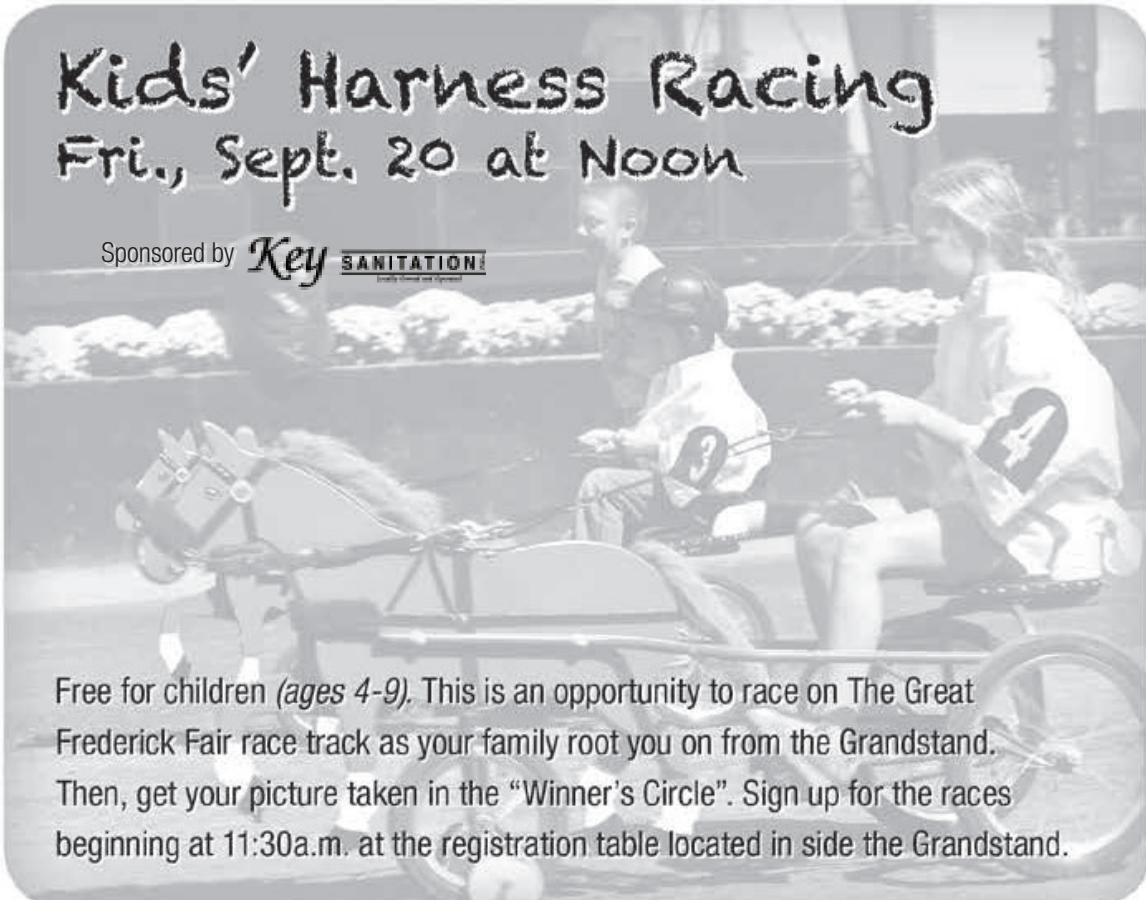

2019 Harness Racing Program

September 18-21, 2019 - 12 Noon

Wednesday, September 18, 2019

No. 1	Trot - NW \$20,000 life, AE NW of \$4,000 last 5 starts	\$1200 Added
No. 2	Pace - NW \$20,000 life, AE NW of \$4,000 last 5 starts	\$1200 Added

*Contributions from **Cloverleaf Standardbred Owners Assoc. & Maryland Standardbred Breeders Assoc.** allow us to increase our purses. Races have been increased even further due to the generous sponsorships from: **Rosecroft Raceway, Yankeeland Partners, Winbak Farms & Fox Den Farm***

Kids' Harness Racing

Fri., Sept. 20 at Noon

Sponsored by **Key** SANITATION!

Free for children (ages 4-9). This is an opportunity to race on The Great Frederick Fair race track as your family root you on from the Grandstand. Then, get your picture taken in the "Winner's Circle". Sign up for the races beginning at 11:30a.m. at the registration table located in side the Grandstand.